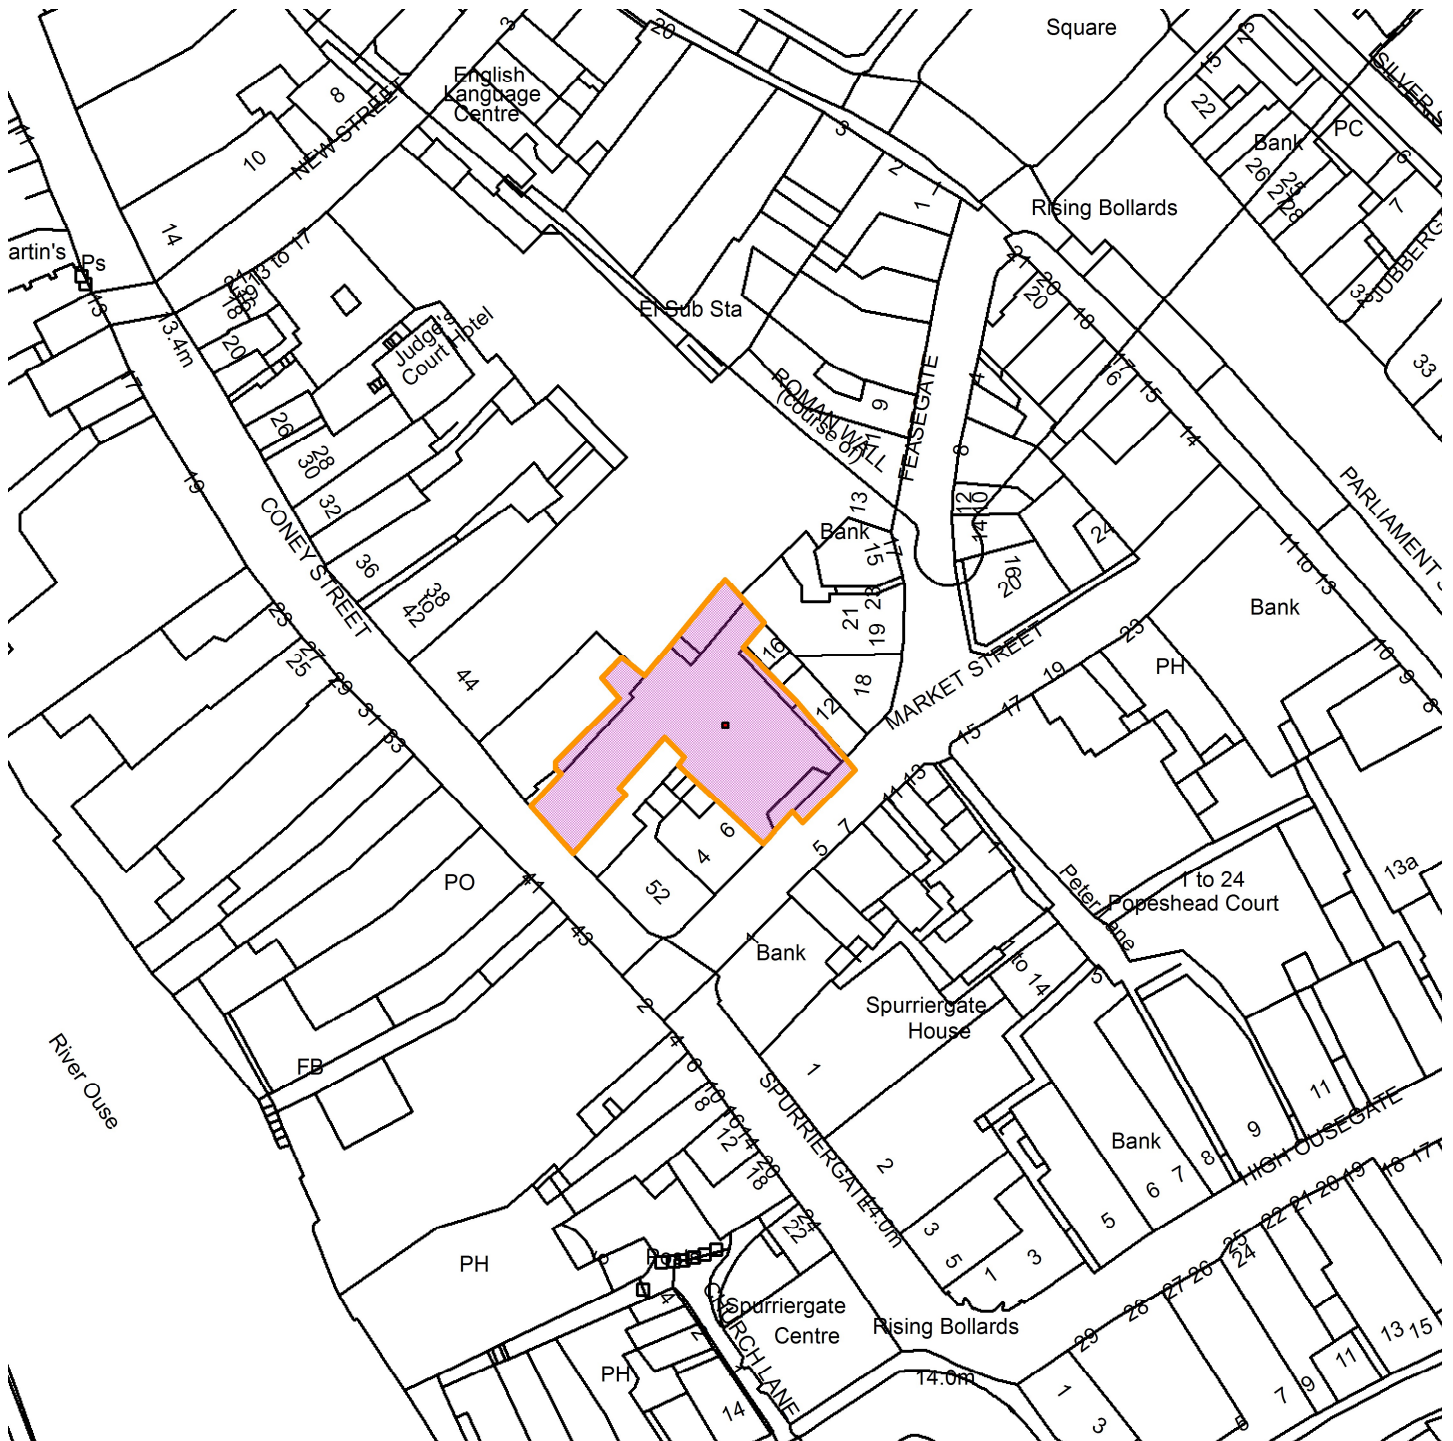

23/00059/FUL

T.K.maxx, 48 Coney Street, York YO1 9ND

Scale : 1:1162

Reproduced from the Ordnance Survey map with the permission of the Controller of Her Majesty's Stationery Office © Crown Copyright 2000.

Unauthorised reproduction infringes Crown Copyright and may lead to prosecution or civil proceedings.

Produced using ESRI (UK)'s MapExplorer 2.0 - <http://www.esriuk.com>

Organisation	City of York Council
Department	Directorate of Place
Comments	Site Location Plan
Date	28 June 2023
SLA Number	Not Set